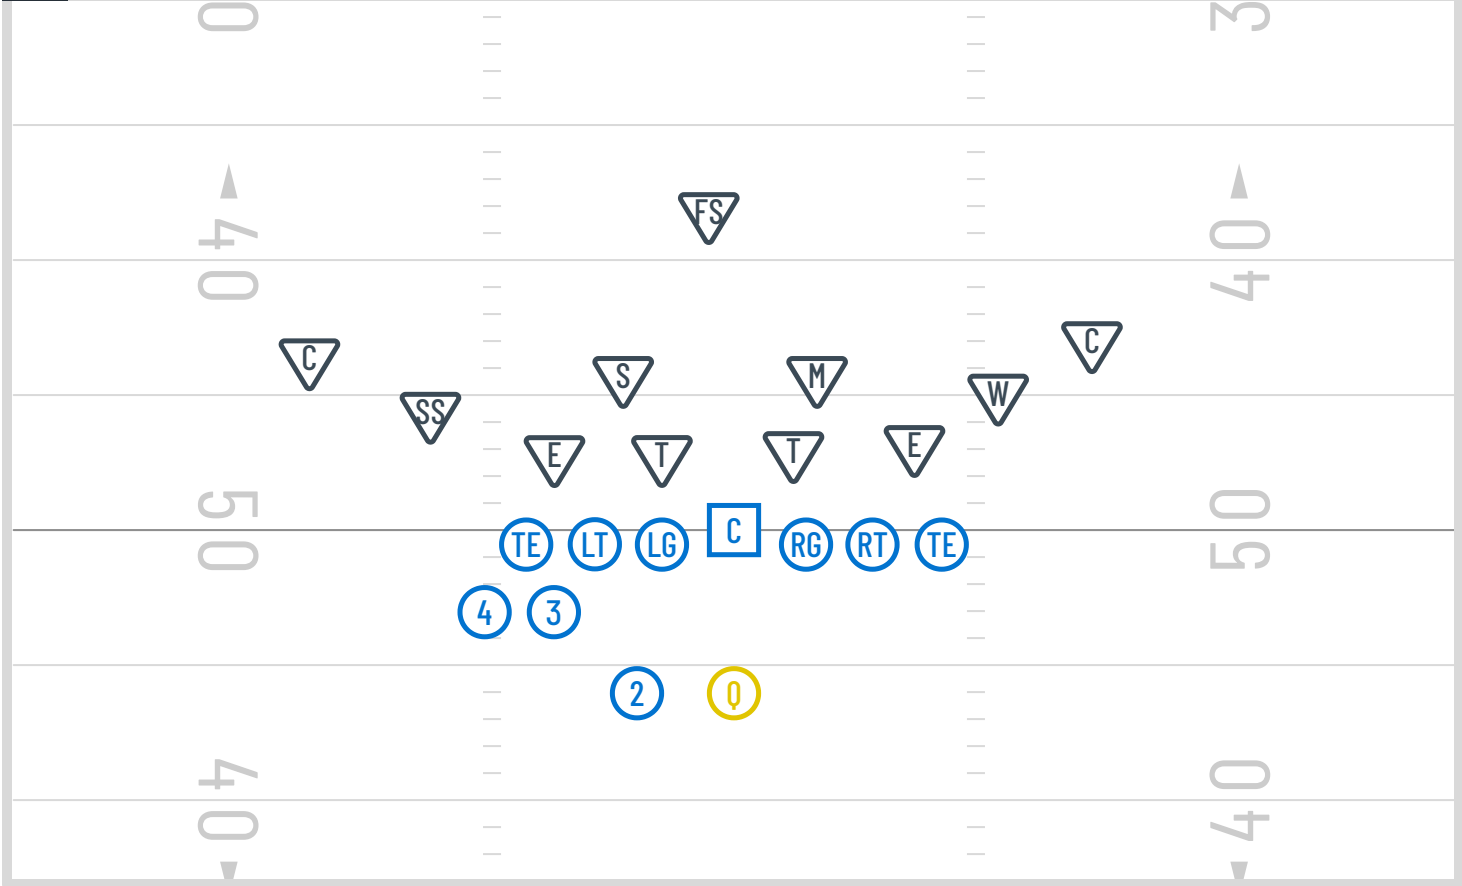

1 Beast Right Beast Left

2 Beast Right Formation

3 Beast Right Blast vs odd

4 Beast Right Blast vs. even

5 Beast Right Sweep vs. odd

6 Beast Right Sweep vs. even

7 Beast Right ISO vs. odd

8 Beast Right ISO vs. Even

9 Beast Right Buck vs. odd

10 Beast Right Buck vs. even

11 Beast Right GH Counter vs odd

12 Beast Right GH Counter vs. even