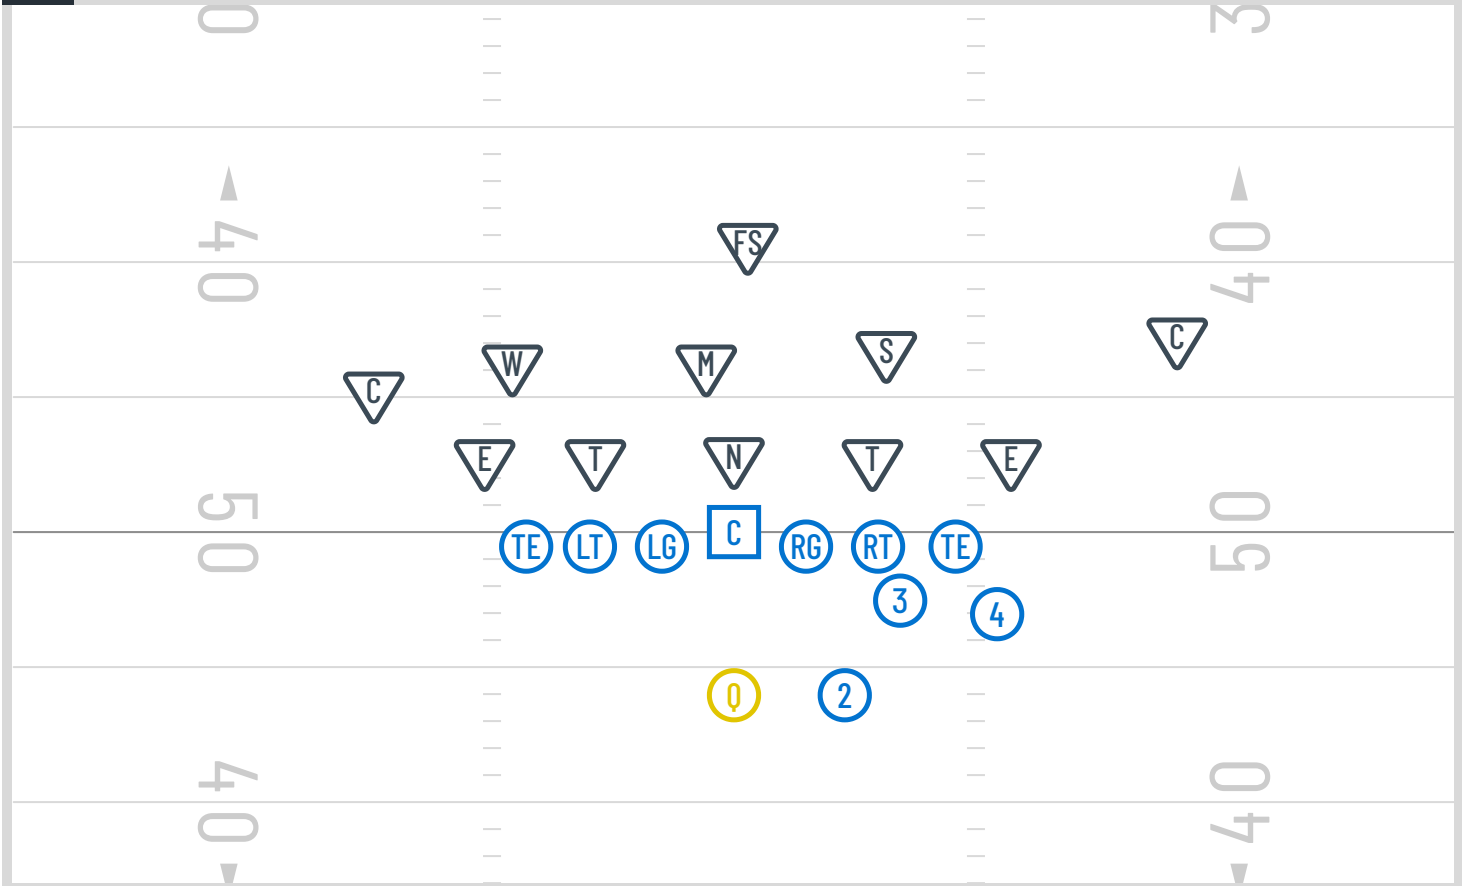

1 Beast Right Beast Left

2 Beast Right Formation

3 Beast Right Blast vs odd

4 Beast Right Blast vs. even

5 Beast Right Sweep vs. odd

6 Beast Right Sweep vs. even

7 Beast Right ISO vs. odd

8 Beast Right ISO vs. Even

9 Beast Right Buck vs. odd

10 Beast Right Buck vs. even

11 Beast Right GH Counter vs odd

12 Beast Right GH Counter vs. even